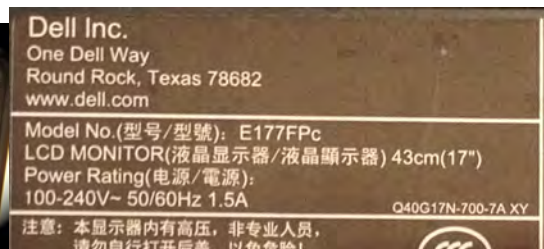

Model Number: e177fp, 151s, etc. : _____

Any Special Notes:

Examples of Model Taper Types

Standard 60 deg bend
Exp #1

Same std 60 deg
Exp # 2

Straight down back example
Exp# 3

Tapered design
Exp #4

LCD Model # on front